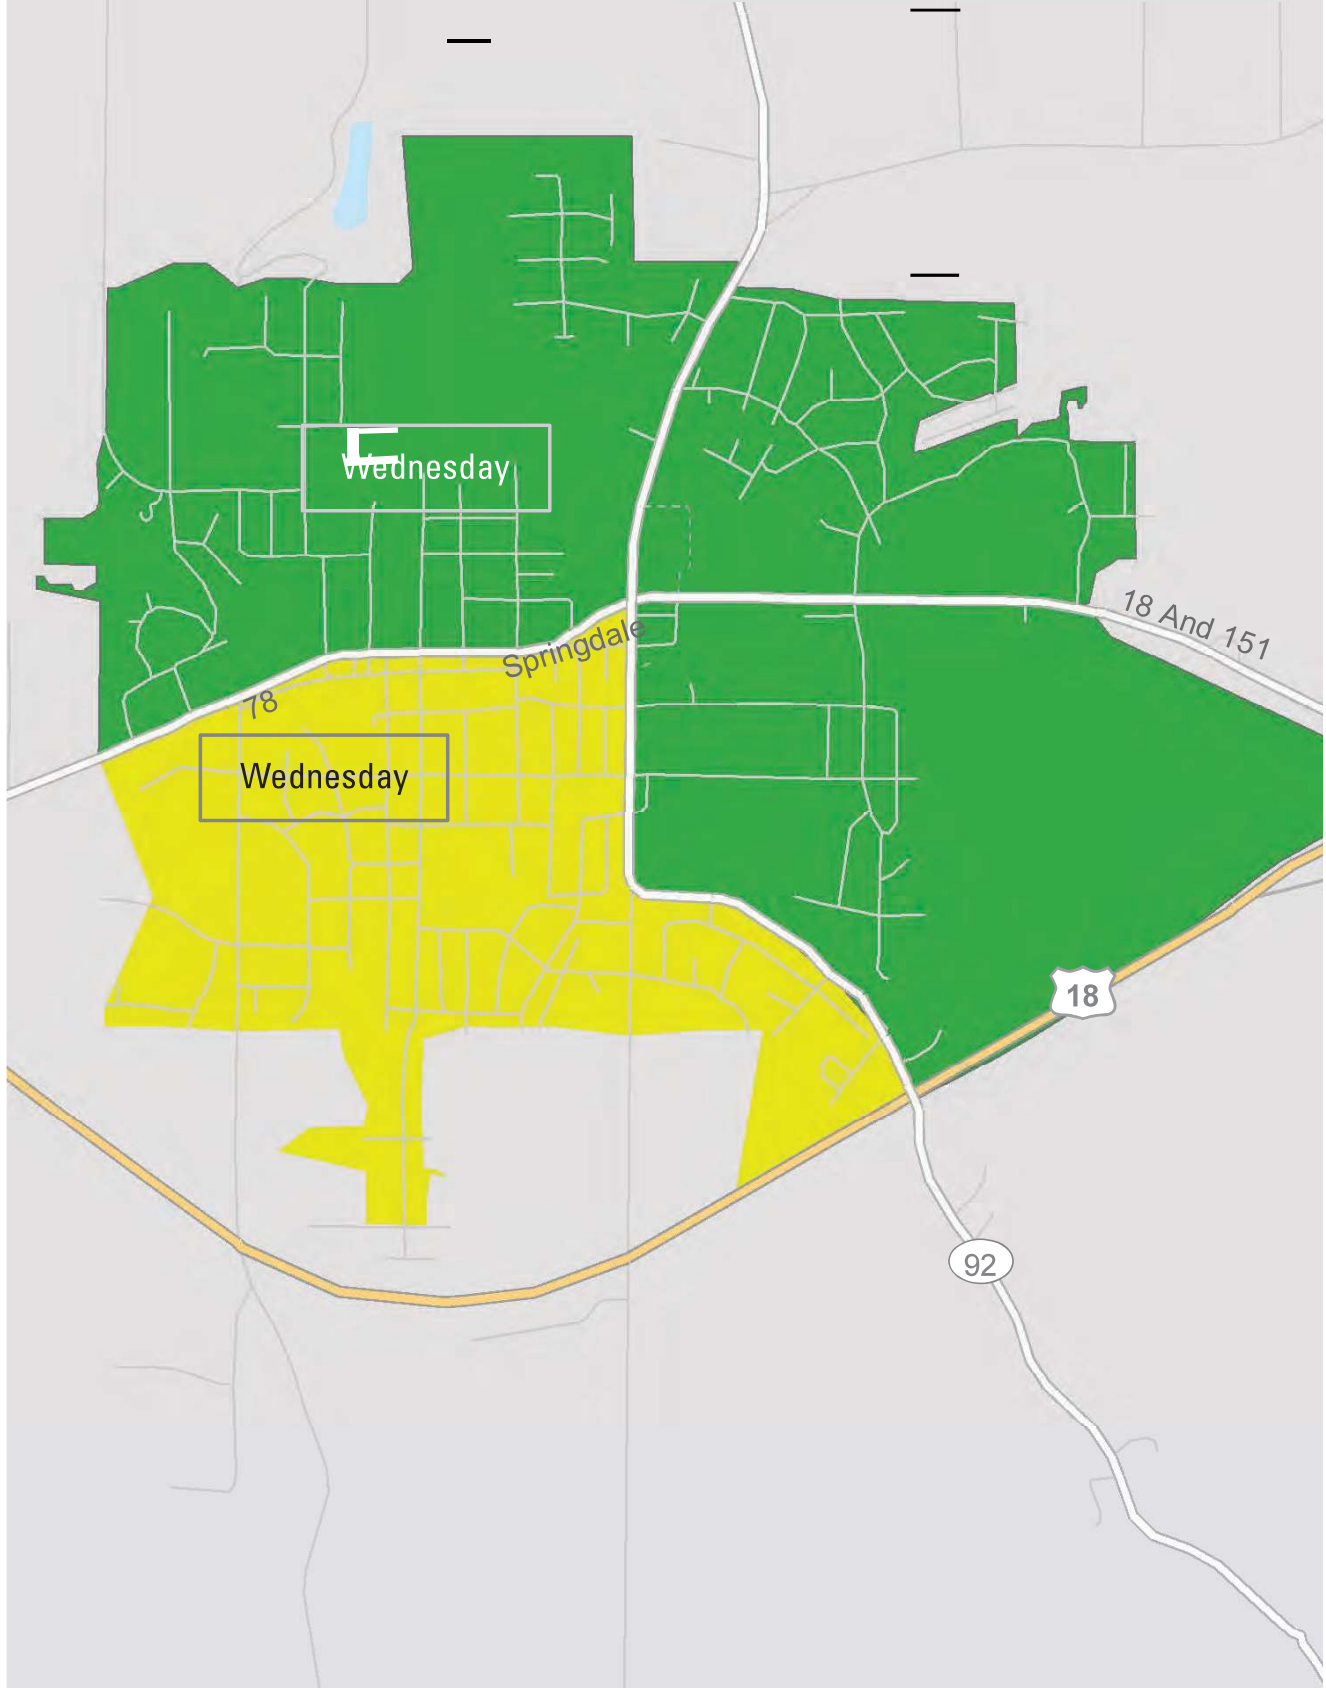

* Observed holidays - Service delayed 1 day throughout remainder of week.

	Recycling collected every other week on green and gold weeks
	Garbage Collected Weekly

* Garbage Collected Weekly

Carts must be curbside by 6:00am and be fully accessible with 3 to 4 feet of clearance around each cart. Cannot be blocked by parked vehicles

2023 OBSERVED HOLIDAYS	
Memorial Day	May 29
Independence Day	July 4
Labor Day	Sept 4
Thanksgiving	Nov 23
Christmas	Dec 25

Mount Horeb Service Zones

Legend

Mount Horeb

NAME

 Gold Recycling Collection Weeks

 Green Recycling Collection Weeks